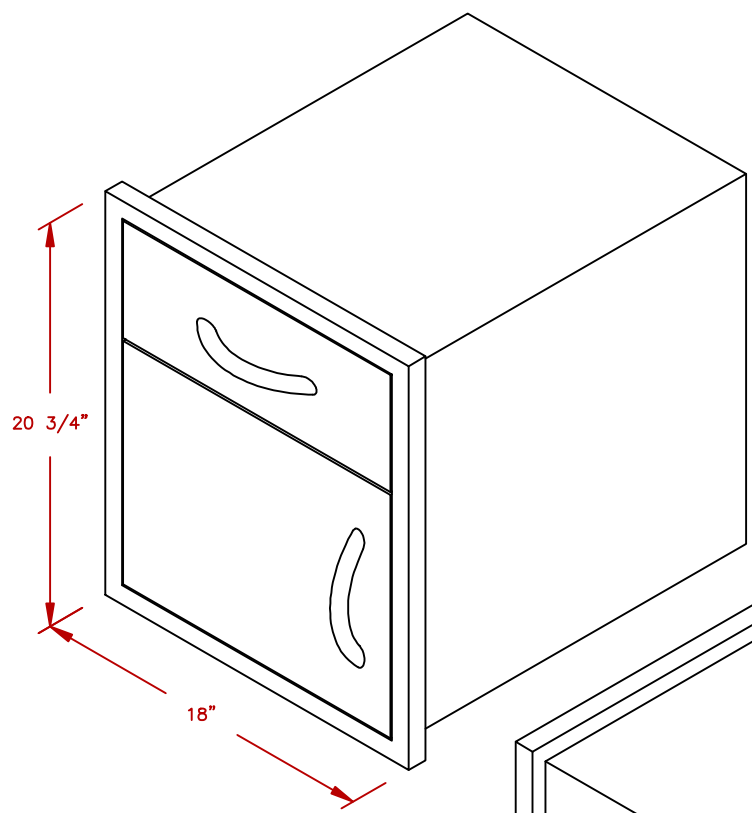

LINE	BBQ LINE
MODEL	18 DOOR & DRAWER COMBO
NUM	

CUT OUT DIMENSIONS

	TITLE 2018 BARBECUE LINE DOORS & DRAWERS 18 DOOR & DRAWER COMBO	
	SCALE:	DWG NO. BBQ11840P-18
REVISED	REV. DESCR.	DATE 12/01/17

NOTE:  
DUE TO OUR CONTINUOUS IMPROVEMENT PROGRAM, ALL MODELS  
AND SPECIFICATIONS ARE SUBJECT TO CHANGE WITHOUT NOTICE.