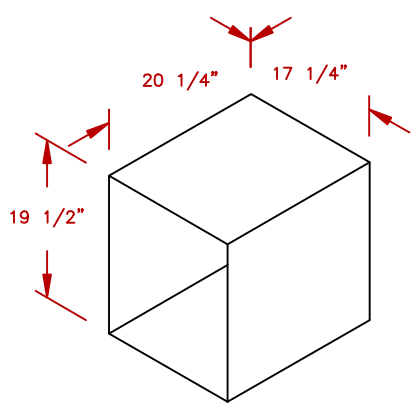

LINE	BBQ LINE
MODEL	18 DOOR & DRAWER COMBO
NUM	

CUT OUT DIMENSIONS

	TITLE 2018 BARBECUE LINE DOORS & DRAWERS 18 DOOR & DRAWER COMBO	
	SCALE:	DWG NO. BBQ11840P-18
REVISED	REV. DESCR.	DATE 12/01/17

NOTE:  
DUE TO OUR CONTINUOUS IMPROVEMENT PROGRAM, ALL MODELS  
AND SPECIFICATIONS ARE SUBJECT TO CHANGE WITHOUT NOTICE.