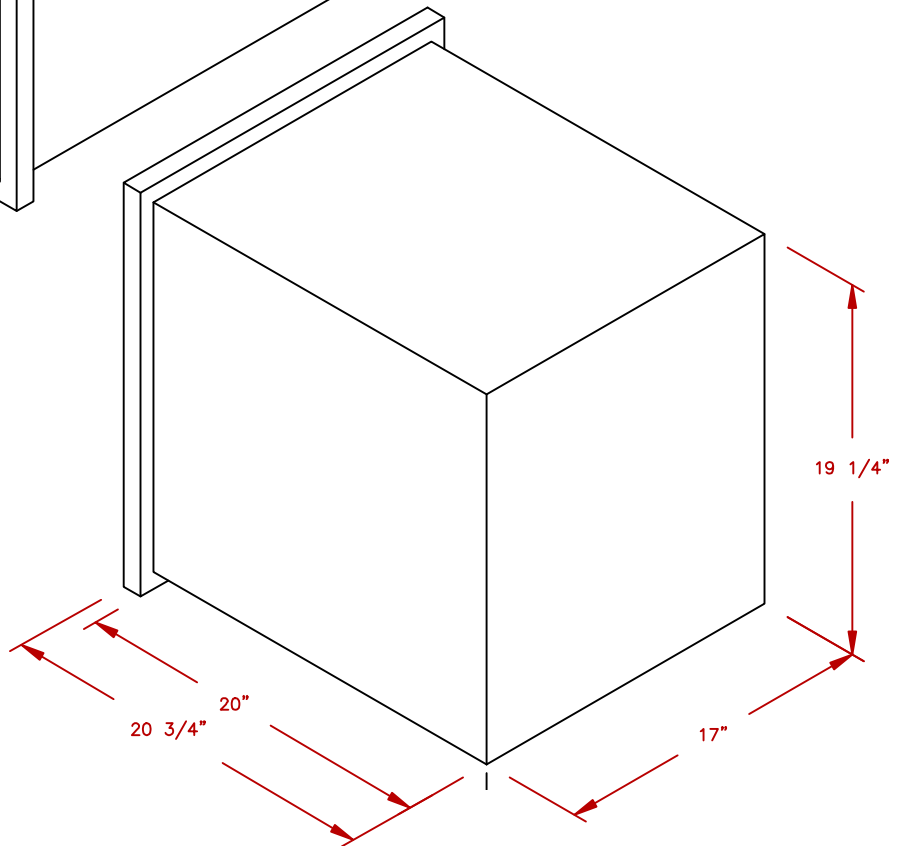

LINE	BBQ LINE
MODEL	18 DOOR & DRAWER COMBO
NUM	

CUT OUT DIMENSIONS

	TITLE 2018 BARBECUE LINE DOORS & DRAWERS 18 DOOR & DRAWER COMBO	
	SCALE:	DWG NO. BBQ11840P-18
REVISED	REV. DESCR.	DATE 12/01/17

NOTE:  
DUE TO OUR CONTINUOUS IMPROVEMENT PROGRAM, ALL MODELS  
AND SPECIFICATIONS ARE SUBJECT TO CHANGE WITHOUT NOTICE.